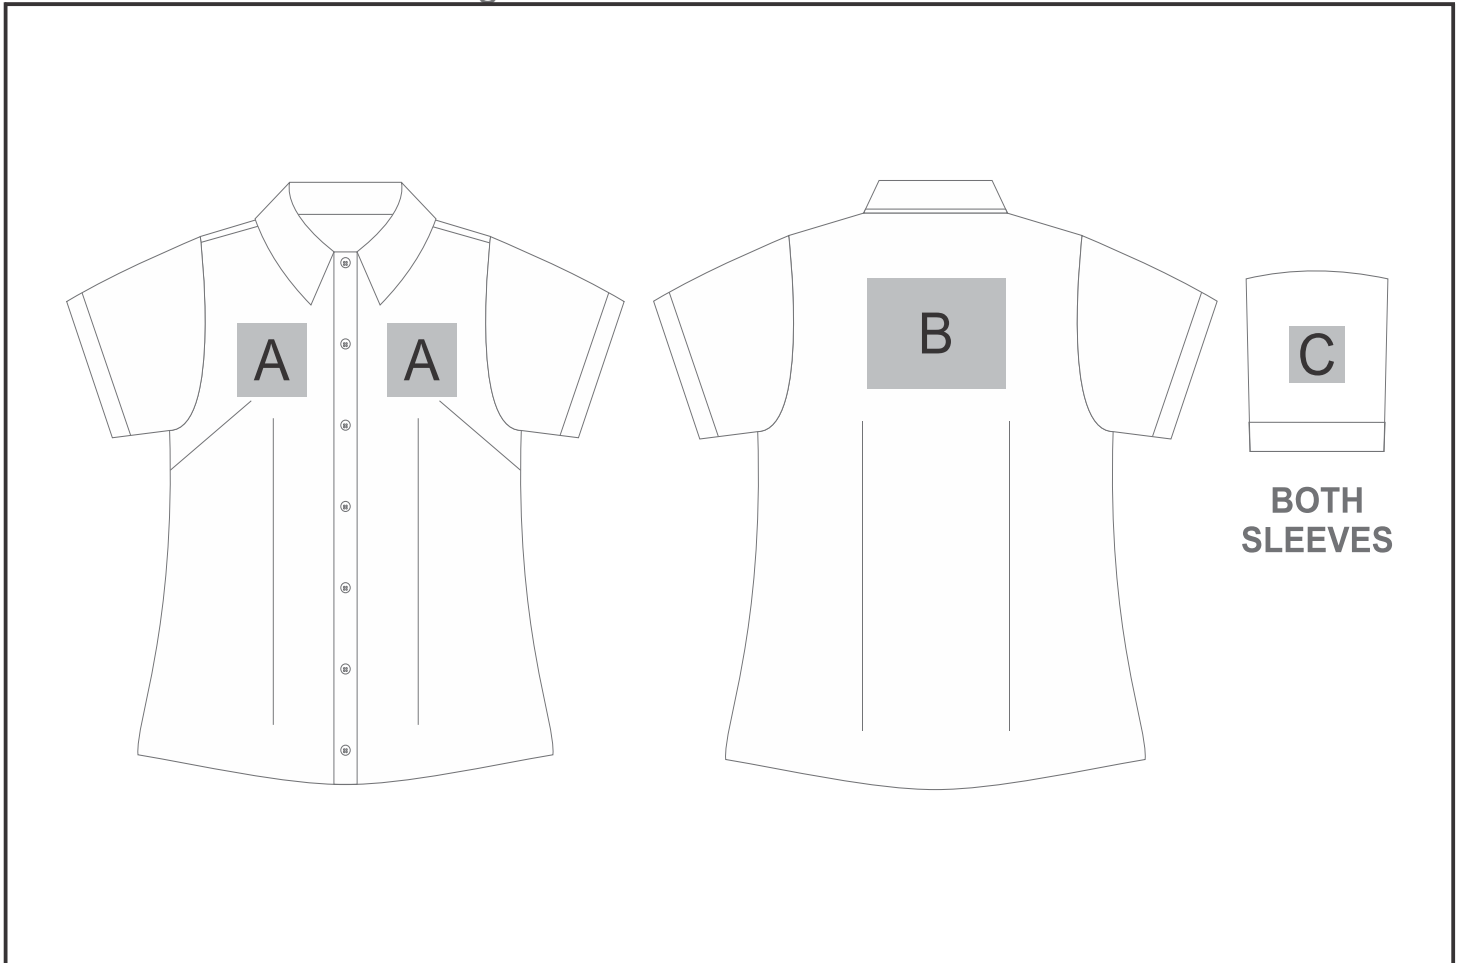

ALT-NHLS

Ladies Short Sleeve Nottingham Shirt

Need to know:

Includes 1 Position Digital Transfer (setup fee applies)

- Cannot guarantee a 100% straight branding on any clothing item with check or stripe detail
- **DTC/EMB inclusive Parameters:** Left/Right Chest or Back = 100mm x 100mm

Branding Options:

| Position | Branding Method (Branding Code) | No. of Colours | Dimension |
|----------|---------------------------------------|----------------|-------------------------|
| A | Embroidery (EMB-A) | N/A | 100mm wide x 100mm high |
| A | Screen Print (SC) | 1 Colour | 100mm wide x 60mm high |
| A | Digital Transfer Clothing A6 (DTC-A6) | Full Colour | 100mm wide x 100mm high |
| A | Silicone (STP-A) | N/A | 30mm wide x 30mm high |
| A | Silicone (STP-B) | N/A | 50mm wide x 50mm high |
| A | Silicone (STP-C) | N/A | 80mm wide x 80mm high |

| | | | |
|---|------------------|-----|------------------------|
| A | Silicone (STP-D) | N/A | 100mm wide x 40mm high |
|---|------------------|-----|------------------------|

| | | | |
|---|---------------------------------------|-------------|-------------------------|
| B | Embroidery (EMB-A) | N/A | 200mm wide x 150mm high |
| B | Screen Print (SC) | 1 Colour | 200mm wide x 150mm high |
| B | Digital Transfer Clothing A6 (DTC-A6) | Full Colour | 148mm wide x 105mm high |
| B | Digital Transfer Clothing A5 (DTC-A5) | Full Colour | 210mm wide x 148mm high |
| B | Silicone (STP-A) | N/A | 30mm wide x 30mm high |
| B | Silicone (STP-B) | N/A | 50mm wide x 50mm high |
| B | Silicone (STP-C) | N/A | 80mm wide x 80mm high |
| B | Silicone (STP-D) | N/A | 120mm wide x 40mm high |